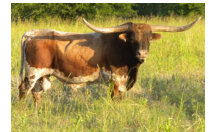

DIAMOND W PAY CASH